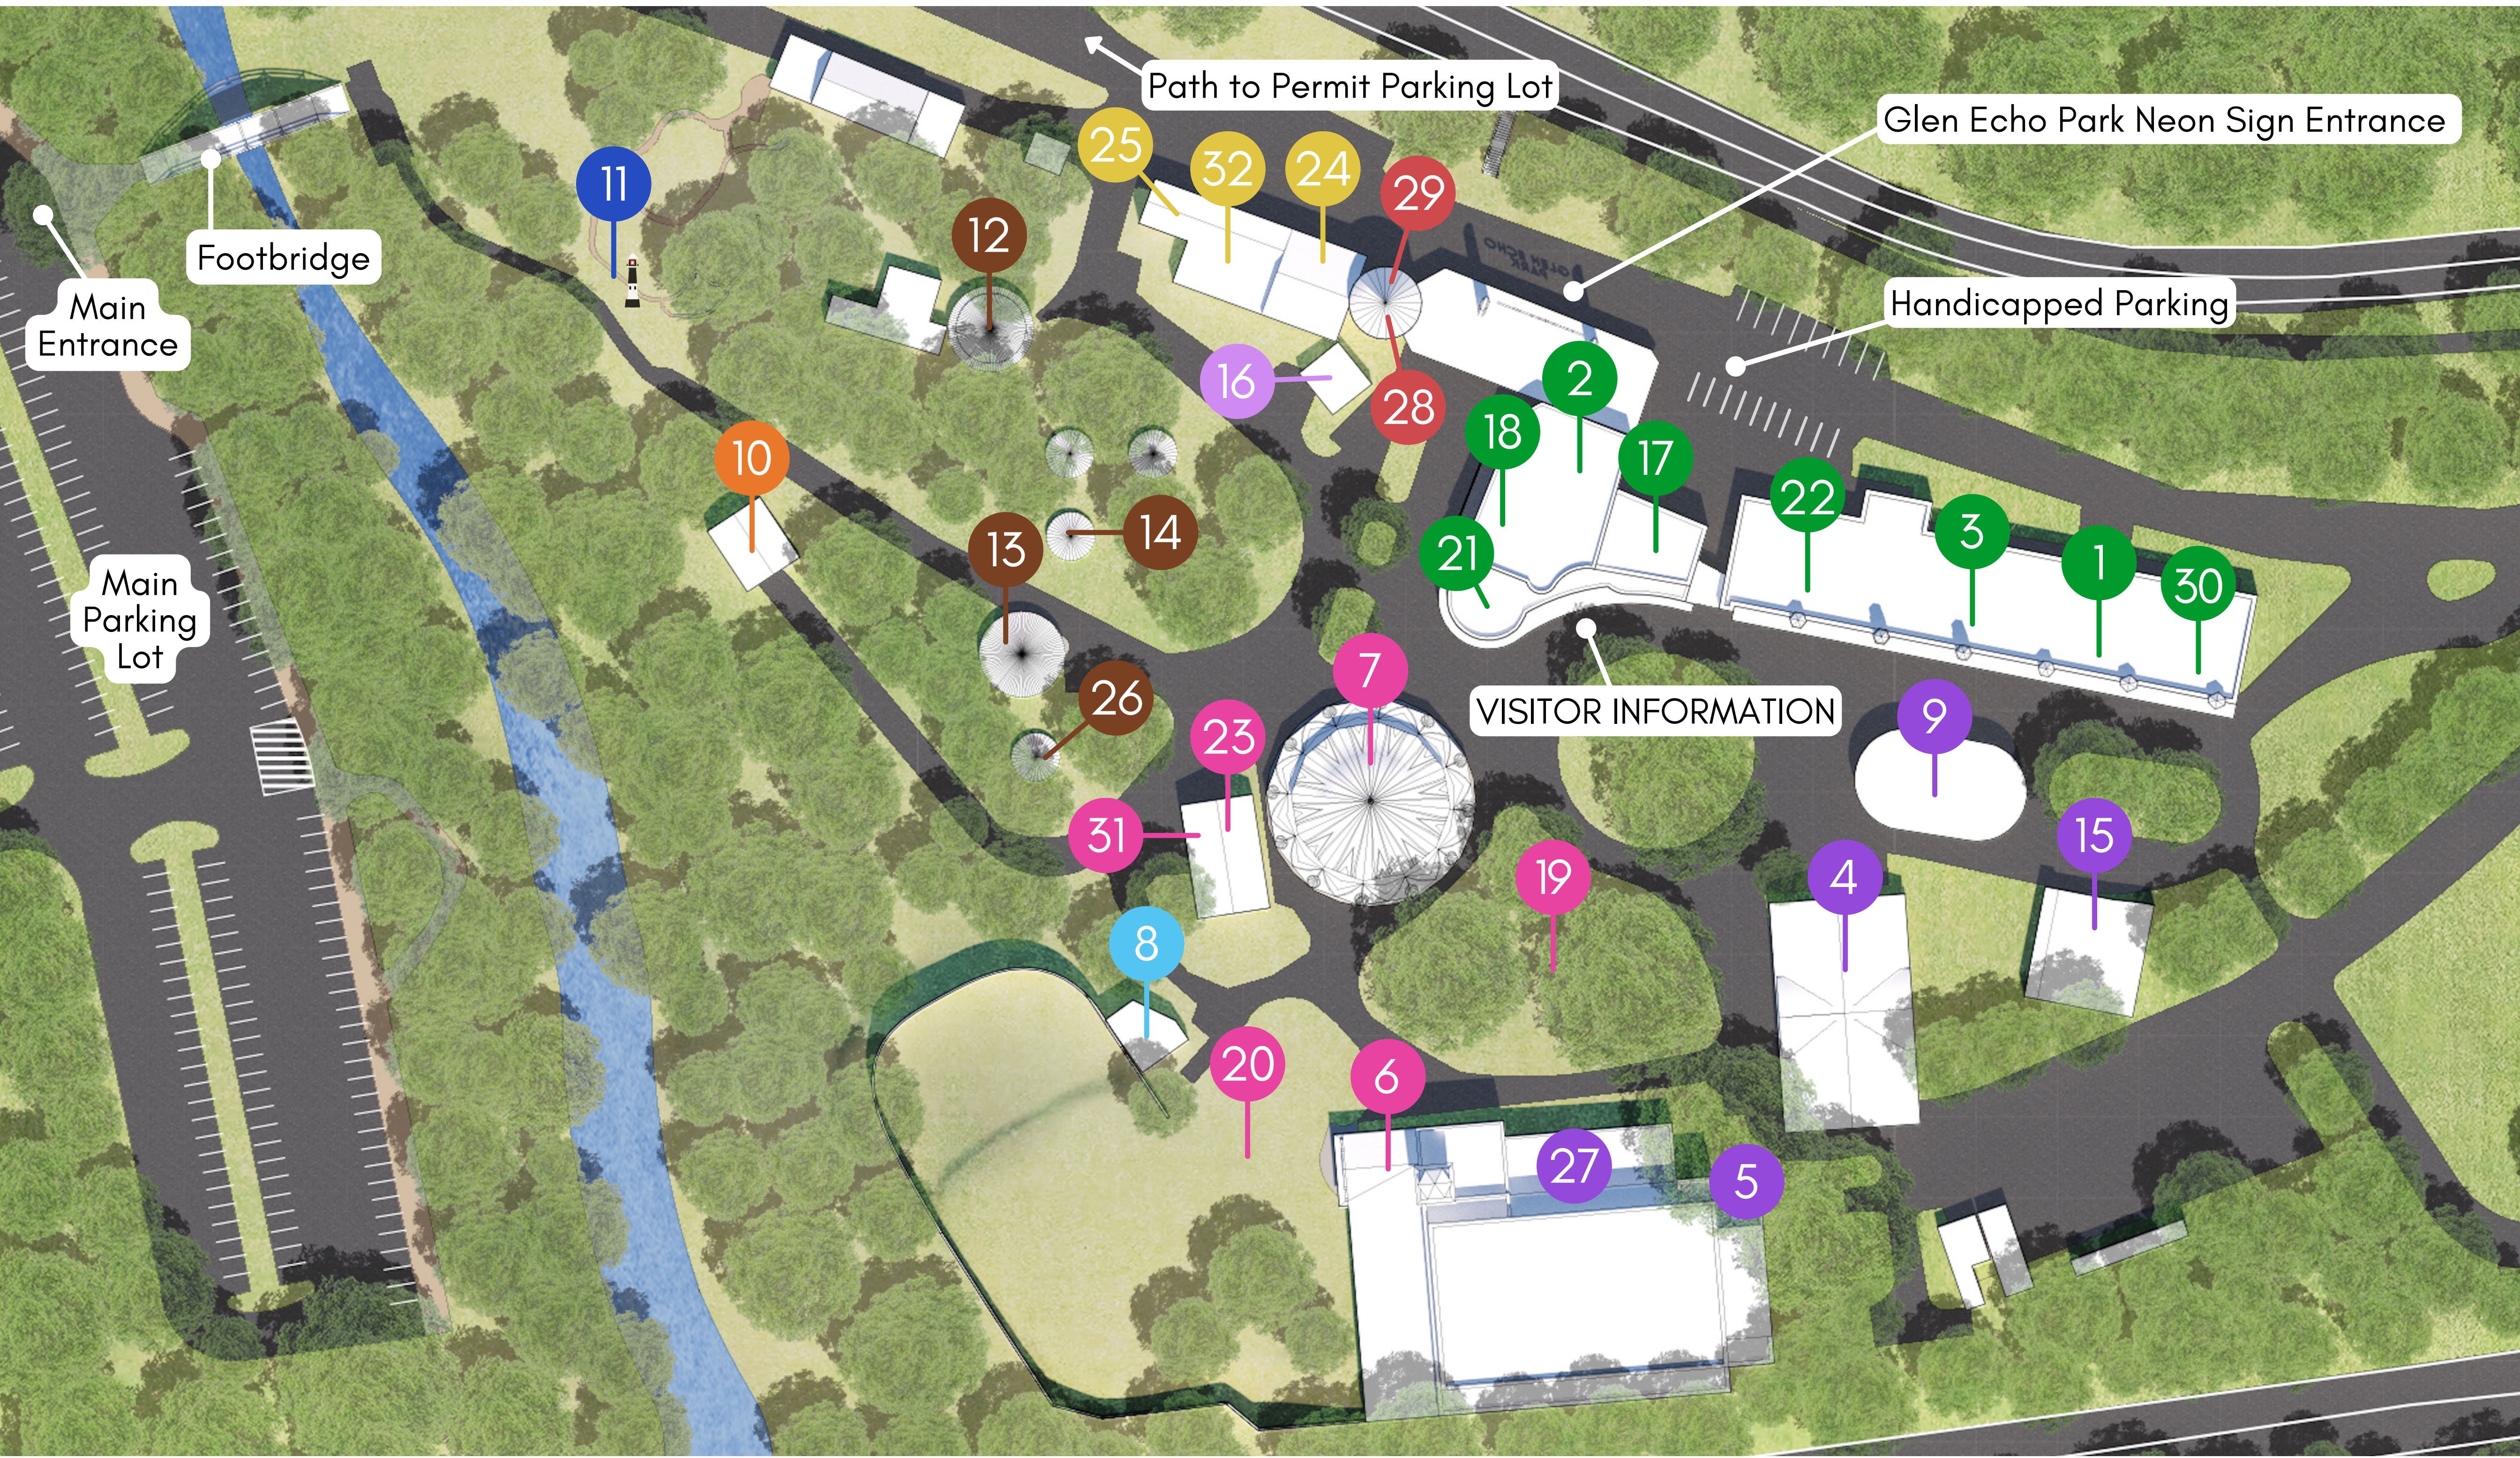

Map

OF GLEN ECHO PARK

- ARCADE BUILDING
- DANCE & EVENT VENUES
- YELLOW BARN BUILDING
- AMENITIES & CAROUSEL
- YURTS
- CRYSTAL POOL STUDIO
- CHAUTAUQUA TOWER
- CANDY CORNER
- GLASSBLOWING STUDIO
- GLEN ECHO PARK AQUARIUM

- | | |
|--|--|
| 1. ADVENTURE THEATRE MTC | 17. PARTNERSHIP OFFICE/PARK VIEW GALLERY (2nd Floor) |
| 2. ARCADE CLASSROOMS (3rd Floor; Incl. WCM extra classrooms) | 18. PHOTOWORKS |
| 3. ART GLASS CENTER AT GLEN ECHO | 19. PICNIC AREA |
| 4. BUMPER CAR PAVILION | 20. PLAYGROUND |
| 5. BALLROOM BACK ROOM | 21. POPCORN GALLERY |
| 6. CAFE/PRALINE AT GLEN ECHO PARK | 22. THE PUPPET CO. |
| 7. CAROUSEL | 23. RESTROOMS |
| 8. CHILDREN'S ART CLASSES | 24. SILVERWORKS STUDIO 1 |
| 9. CUDDLE UP PAVILION | 25. SILVERWORKS STUDIO 2 |
| 10. GLEN ECHO GLASSWORKS | 26. SCULPTURE STUDIO |
| 11. GLEN ECHO PARK AQUARIUM ENTRANCE | 27. SPANISH BALLROOM |
| 12. GLEN ECHO POTTERY (WHEEL YURT) | 28. STONE TOWER GALLERY |
| 13. GLEN ECHO POTTERY GALLERY/HANDBUILDING YURT | 29. STONE TOWER STUDIO |
| 14. GLEN ECHO POTTERY (SMALL HANDBUILDING YURT) | 30. WASHINGTON CONSERVATORY OF MUSIC (WCM) |
| 15. HALL OF MIRRORS DANCE STUDIO | 31. WASHINGTON REVELS OFFICE |
| 16. NATIONAL PARK SERVICE (NPS) PROGRAMMING | 32. YELLOW BARN STUDIO & GALLERY |

GLEN ECHO PARK
Glen Echo Park Partnership for Arts and Culture