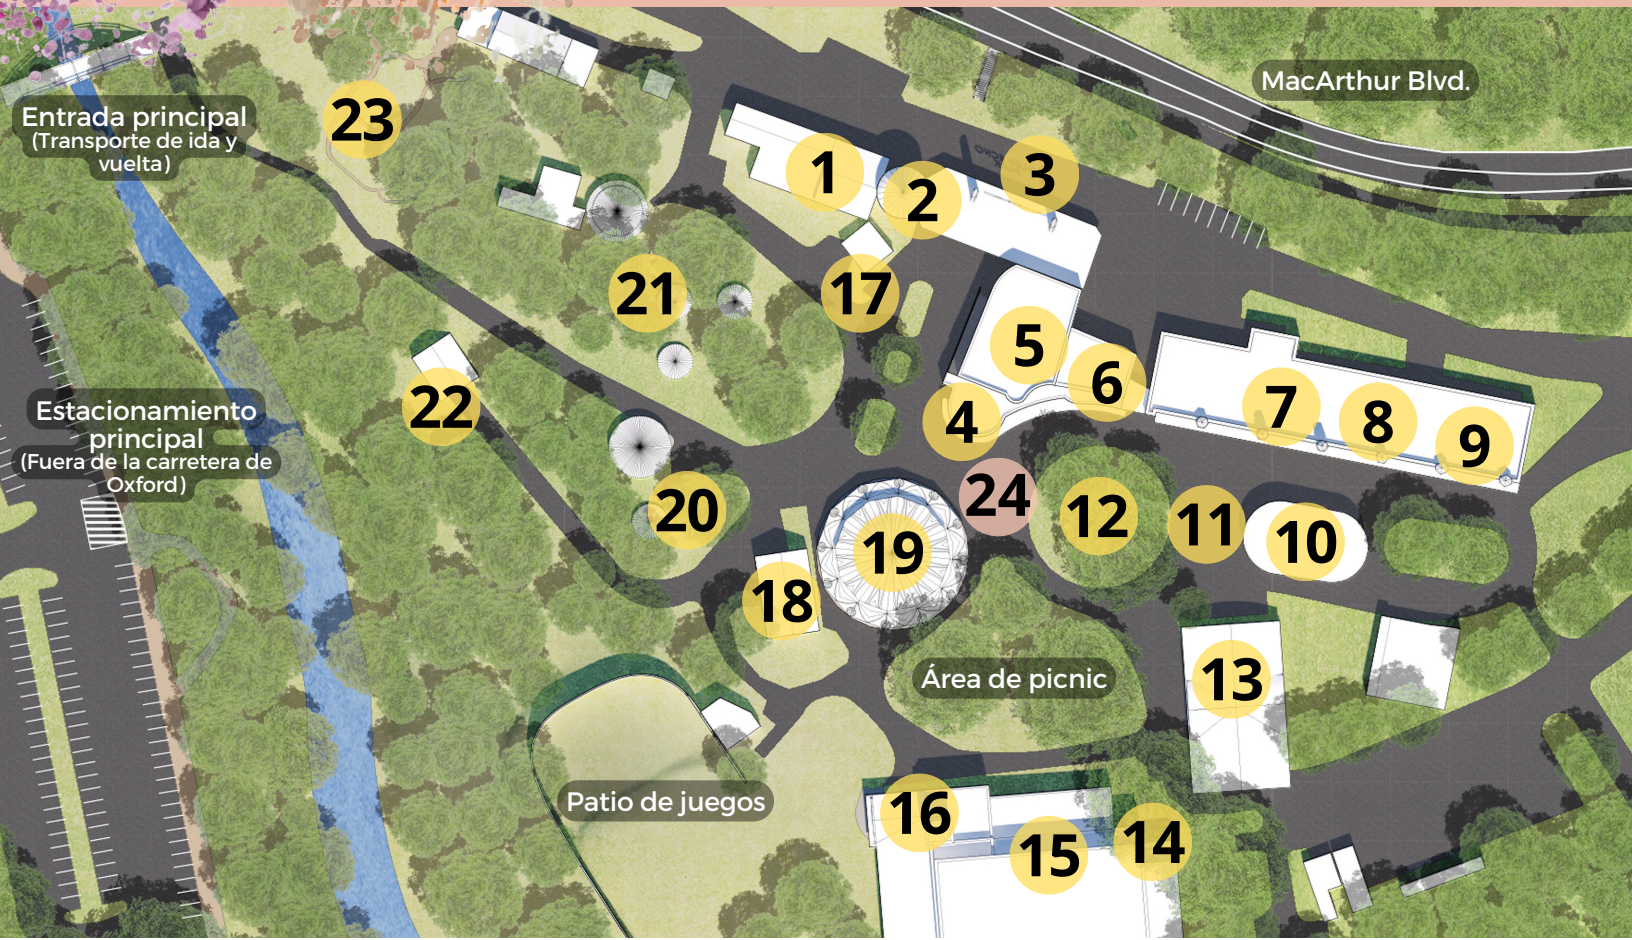

EVENT MAP

1	Yellow Barn Studio & Gallery SilverWorks Studio 1 (2nd Floor)	9	Washington Conservatory of Music (WCM)	17	NPS Office/Mobile Visitor Center
2	Stone Tower Gallery (1st Floor) Stone Tower Studio (2nd Floor)	10	Cuddle Up Pavilion	18	Restrooms (2nd Floor) Washington Revels Office (1st)
3	Roaming Coyote Food Truck	11	Ben & Jerry's Ice Cream	19	Dentzel Carousel
4	Popcorn Gallery	12	Grassy Circle	20	Sculpture Studio Yurt
5	Photoworks	13	Bumper Car Pavilion	21	Pottery Yurts
6	the Puppet Co.	14	Ballroom Back Room	22	Glen Echo Glassworks
7	Art Glass Center	15	Spanish Ballroom	23	Glen Echo Park Aquarium
8	Adventure Theatre MTC	16	Praline Café	24	INFORMATION TENT

1	Yellow Barn Studio & Gallery SilverWorks Studio 1 (2 ° piso)	9	Washington Conservatory of Music (WCM)	17	NPS Office/Centro de visitantes móvil
2	Stone Tower Gallery (primer piso) Stone Tower Studio (2 ° piso)	10	Cuddle Up Pavilion	18	Baños (2 ° piso) Washington Revels Office (piso 1)
3	Roaming Coyote camión de comida	11	Ben & Jerry's helado	19	Carrusel Dentzel
4	Popcorn Gallery	12	Grassy Circle	20	Sculpture Studio Yurt
5	Photoworks	13	Bumper Car Pavilion	21	Pottery Yurts
6	the Puppet Co.	14	Ballroom Back Room	22	Glen Echo Glassworks
7	Art Glass Center	15	Spanish Ballroom	23	Glen Echo Park Aquarium
8	Adventure Theatre MTC	16	Praline Café	24	Tienda de información